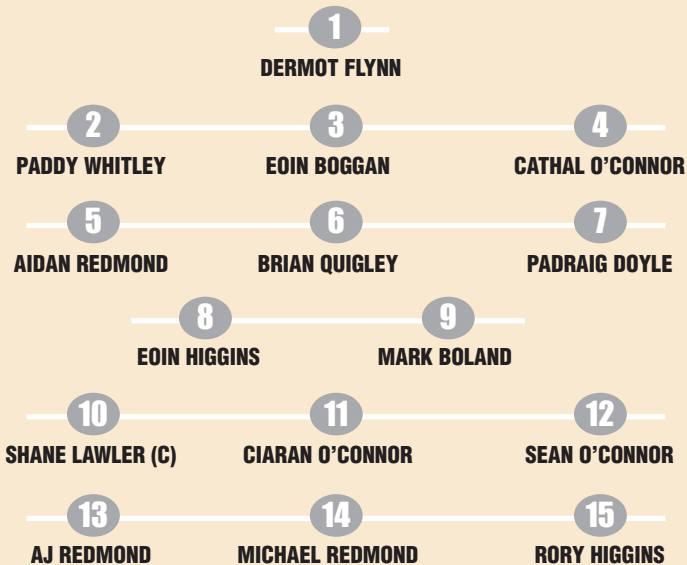

RATHNURE

FIR IONAIÐ

16. KYLE MARTIN
17. MICHAEL MARTIN
18. DENIS MAHER
19. SEANIE REDMOND
20. MICHEAL O'CONNOR
21. PHILIP REDMOND
22. STEPHEN MARTIN
23. CIARAN DOYLE MAHER
24. OWEN LENNON

EXTENDED PANEL
SYL BARRON
BEN RONAN
EOGHAN BYRNE
FRAN MURPHY
TEDDY O'CONNOR
RICHIE FLYNN
JAMES TOBIN