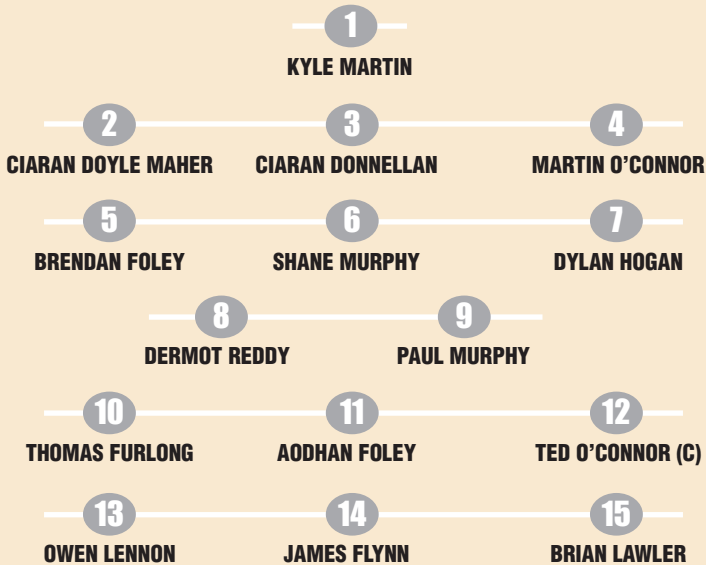

RATHNURE

FIR IONAIÐ

16. JAMIE MILLER
17. ADAM CARTY
18. DARREN KIRWAN
19. RICHIE MURPHY
20. NEIL MORRISSEY
21. KEVIN O LEARY
22. LORCAN RYAN
23. STEPHEN LEVINGSTON
24. SHANE FURLONG
25. ALLAN RONAN