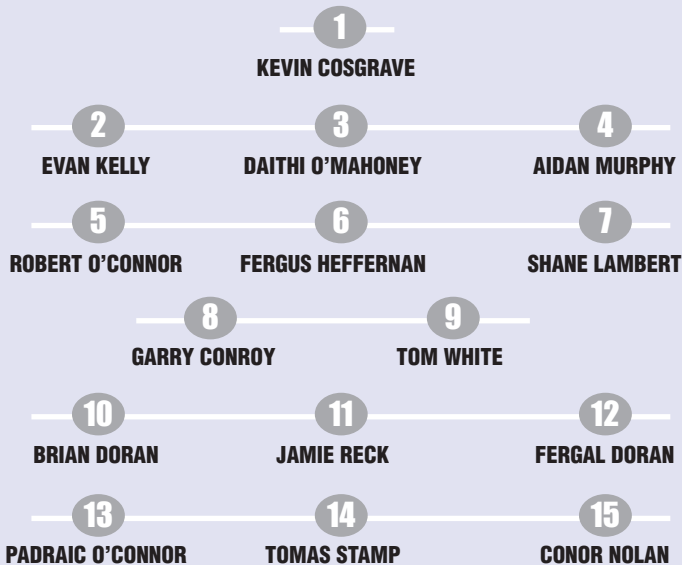

OYLEGATE-GLENBRIEN

FIR IONAIÐ

- 16
- 17 PIERCE MURPHY
- 18 PATRICK CULLEN
- 19 CIARAN O'BRIEN
- 20 JOSEPH WHELAN
- 21 JIM MOULTON
- 22 BARRY DOYLE
- 23 CIARAN LAMBERT
- 24 CIAN McCORMACK
- 25 MIKIE KELLY

Manager: Sean Quirke
Selectors: Keith Whelan,
Tony Moulton,
Seamus Heffernan
First Aid: Anna Mai Conroy